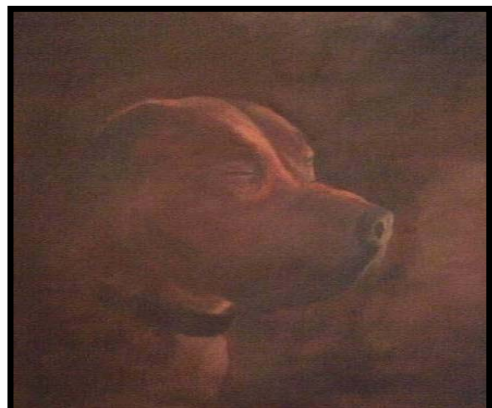

Capone

Oil

16x20"

This painting was created for my youngest daughter, Kelsey. I was babysitting for my granddaughter one night and loved the soft light on Capone's face from the kitchen lamp as I scratched him under his chin.