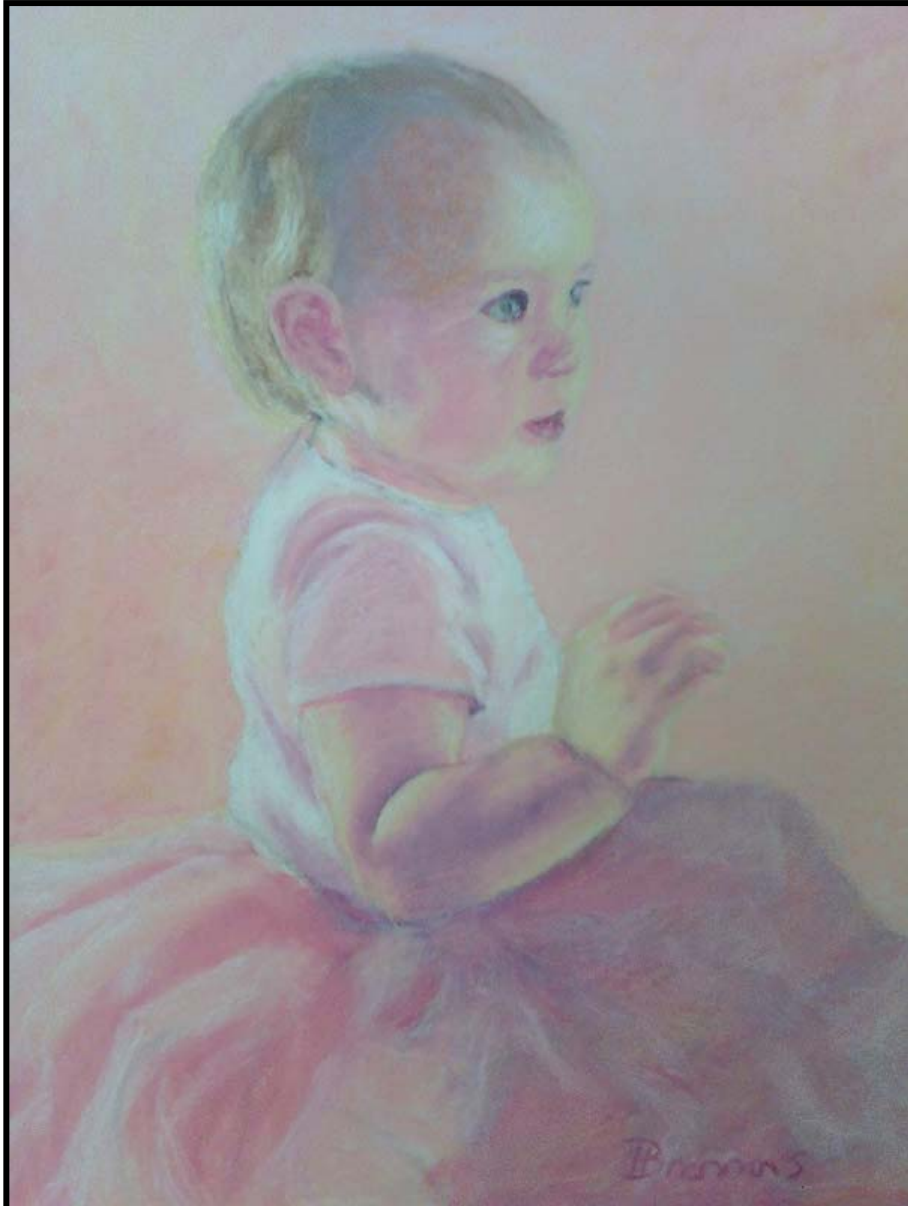

Beth Brennan Stetson

**Somerby Art** Portraits by Commission

Tel: 781.856.9679

Email: bethstetson@yahoo.com

*blueskies*  
STUDIOS

**Bella's 1<sup>st</sup> Birthday**

Pastel - 9x12"

This painting was created as a birthday gift for my daughter, Kelsey - Isabella's very proud mother.

Beth Brennan Stetson  
**Somerby Art** Portraits by Commission

Tel: 781.856.9679  
Email: bethstetson@yahoo.com

**Madison** (top left)

**Mia** (top right)

**Morgan** (bottom left)

Oil - 11x14" each

These paintings were commissioned by a private collector in Newton, MA, for a holiday gift for his wife.