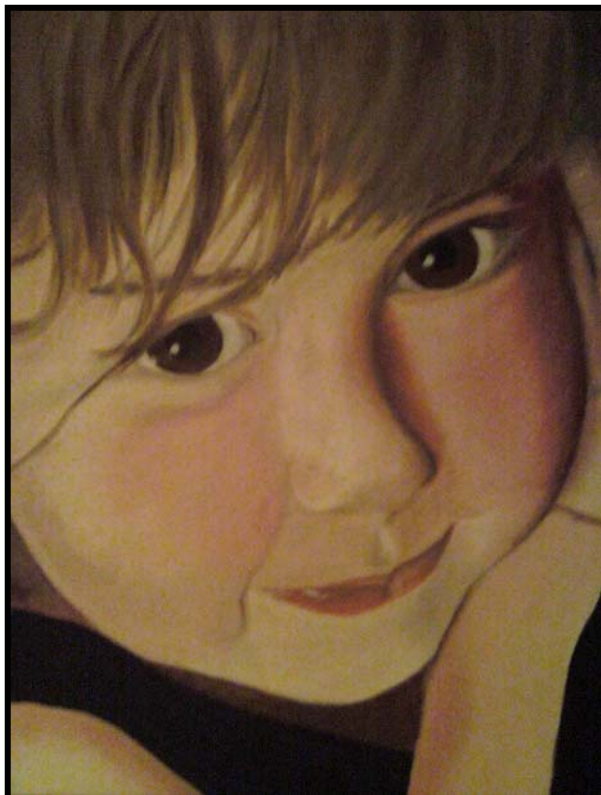

Beth Brennan Stetson

**Somerby Art** Portraits by Commission

Tel: 781.856.9679

Email: bethstetson@yahoo.com

*blueskies*  
STUDIOS

**Bella's 1<sup>st</sup> Birthday**

Pastel - 9x12"

This painting was created as a birthday gift for my daughter, Kelsey - Isabella's very proud mother.

Beth Brennan Stetson  
**Somerby Art** Portraits by Commission

Tel: 781.856.9679  
Email: bethstetson@yahoo.com

**Madison** (top left)

**Mia** (top right)

**Morgan** (bottom left)

Oil - 11x14" each

These paintings were commissioned by a private collector in Newton, MA, for a holiday gift for his wife.