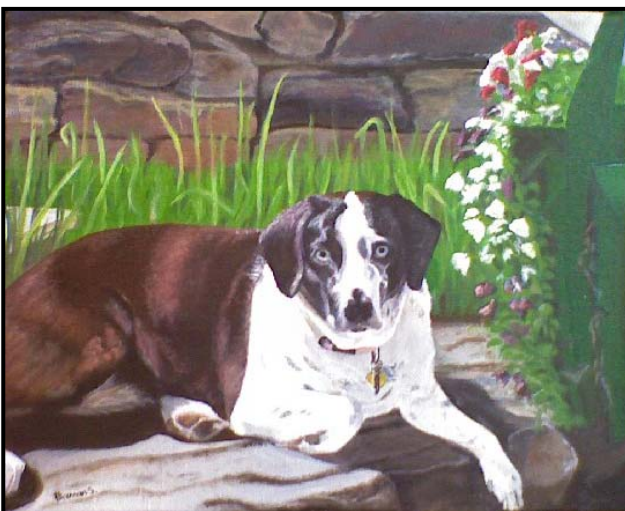

### **Redneck Joe**

Oil  
8x10"

This painting was commissioned by a private collector in Stow, MA, for a holiday gift for her husband.

### **Brandy**

Oil  
11x14"

This painting was commissioned by a private Massachusetts collector for a holiday gift for her husband.